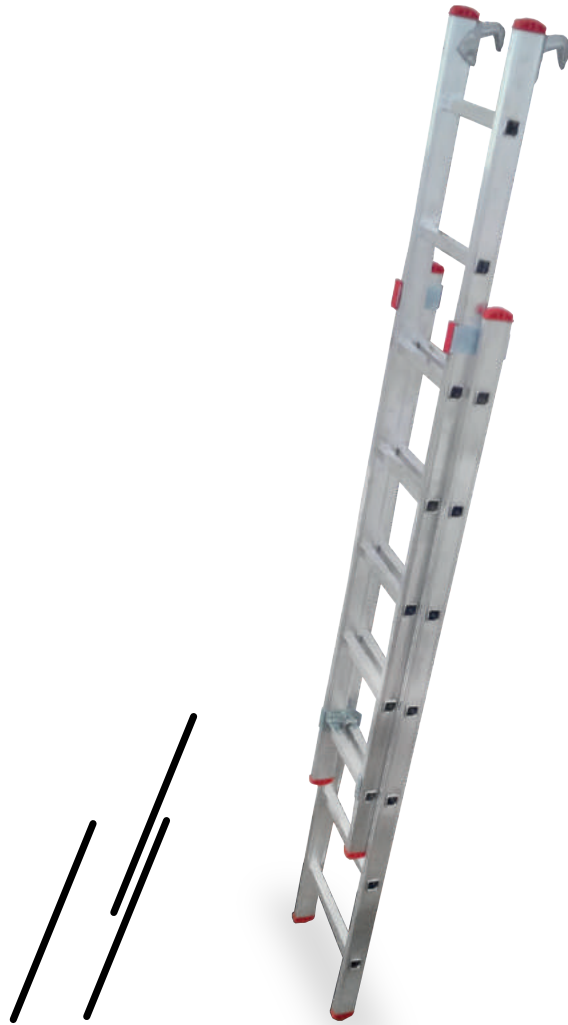

MG-EXTEND

Extensible ladder with double hooks.

The MG-Extend ladder is suitable for occasional access, coverage, the access stairs with arches, condominiums, etc... The staircase is composed of two parts and not possess stabilizing lane, to allow better movement and tidy. The stairs have two support hooks injected aluminum, for greater safety..

TECHNICAL

- Distance between rungs: 280 mm;
- Step size: 30x30 mm;
- Width part 1: 35 cm;
- Width part 2: 43 cm;
- Injected aluminum hooks;
- Capacity: 150 kg.

ACCESSORIES

Support bar

Constructed of aluminum, the support bar enables the user to support the ladder with a kit hooks, so as to provide greater safety in the work done by preventing the ladder from moving. Screws and padlock not included.

Closing wall

Closure constructed in galvanized steel, allows you to save the stairs vertically and permanently. The closure is constructed in the shape of drawer locking tab which is inserted a pad lock. Screws and padlock not included.