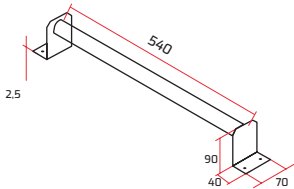

MG-EXTEND

Extensible ladder with double hooks.

The MG-Extend ladder is suitable for occasional access, coverage, the access stairs with arches, condominiums, etc... The staircase is composed of two parts and not possess stabilizing lane, to allow better movement and tidy. The stairs have two support hooks injected aluminum, for greater safety..

TECHNICAL

- Distance between rungs: 280 mm;
- Step size: 30x30 mm;
- Width part 1: 35 cm;
- Width part 2: 43 cm;
- Injected aluminum hooks;
- Capacity: 150 kg.

ACCESSORIES

Support bar

Constructed of aluminum, the support bar enables the user to support the ladder with a kit hooks, so as to provide greater safety in the work done by preventing the ladder from moving. Screws and padlock not included.

REF					KG	€
		m	m	mm		
10715	6	2.65	1.80	65x25	9.00	
10716	7	3.20	2.08	65x25	10.00	
10717	8	3.76	2.36	65x25	11.00	
10718	9	4.32	2.64	65x25	12.00	
10719	10	4.88	2.92	65x25	13.00	
10720	11	5.45	3.20	65x25	15.00	
10721	12	6.05	3.48	65x25	16.00	
10722	13	6.30	3.76	73x25	18.00	