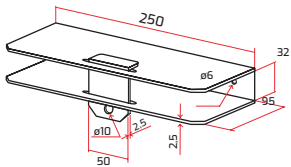

TECHNICAL

- Distance between rungs: 280 mm;
- Step size: 30x30 mm;
- Width part 1: 35 cm;
- Width part 2: 43 cm;
- Injected aluminum hooks;
- Capacity: 150 kg.

ACCESSORIES

Support bar

Constructed of aluminum, the support bar enables the user to support the ladder with a kit hooks, so as to provide greater safety in the work done by preventing the ladder from moving. Screws and padlock not included.