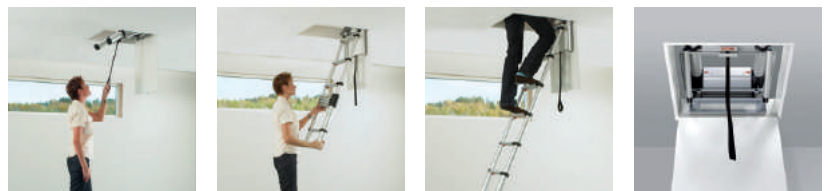

LOFT

Telescopic loft ladder with automatic closure.

Made of very sturdy anodized aluminum, especially designed for domestic use. It is designed for quick and easy assembly. It is quite light and features a wide ramping 9 cm steps that allow the rise and fall with comfort and safety. To open the ladder simply release the safety hook and within seconds the staircase will open up. To close the ladder must press the two securing tabs positioned in the first step and then push up the stairs without any effort thanks to a spring system. Available in two sizes with 9 to 10 steps.

Loft has minimum opening dimensions thanks to the telescopic system. The ladder requires only about 1,40 m from the open wall. The housing is made of galvanized steel timber with lid, as equipped with a lock and open bar.

Note: The ladder can be mounted and used without the drawer, both are sold and delivered separately.

TECHNICAL

- Number of steps: 9 to 10 steps;
- Adjustable maximum height: from 2,45 to 3,00 m;
- Base width: 45 cm;
- Width at top: 43 cm;
- Rising width: 30 cm;
- Distance between steps: 28 cm;
- Capacity: 150 kg;
- Weight: 13 to 18 kg.

EQUIPMENT

- Non-slip PVC plates;
- Quick locking system;
- Labels and use instructions.

LOFT - ALUMINUM TELESCOPIC LADDER

REF	Dimensions	Height	KG	€
	Closed	Ceiling		
	m			
10766	0.52x0.60	2.35 - 2.45	13.00	
10767	0.52x0.90	2.52 - 2.65	18.00	
10768	0.52x1.10	2.65 - 3.01	18.00	

STEEL BOX WOOD TOP

10769	0.60X1.00			
10770	0.60X1.20