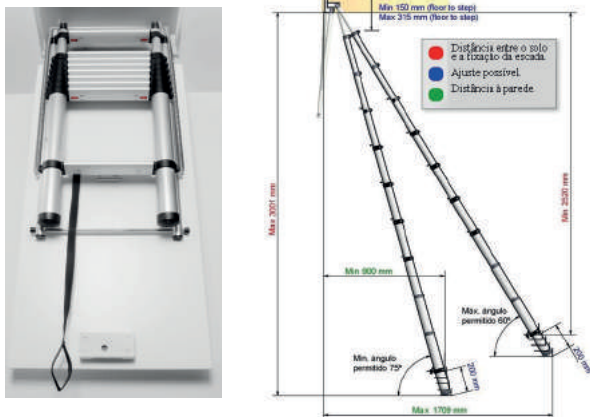

LOFT

Telescopic loft ladder with automatic closure.

Made of very sturdy anodized aluminum, especially designed for domestic use. It is designed for quick and easy assembly. It is quite light and features a wide ramping 9 cm steps that allow the rise and fall with comfort and safety. To open the ladder simply release the safety hook and within seconds the staircase will open up. To close the ladder must press the two securing tabs positioned in the first step and then push up the stairs without any effort thanks to a spring system. Available in two sizes with 9 to 10 steps.

Loft has minimum opening dimensions thanks to the telescopic system. The ladder requires only about 1,40 m from the open wall. The housing is made of galvanized steel timber with lid, as equipped with a lock and open bar.

Note: The ladder can be mounted and used without the drawer, both are sold and delivered separately.

TECHNICAL

- Number of steps: 9 to 10 steps;
- Adjustable maximum height: from 2,45 to 3,00 m;
- Base width: 45 cm;
- Width at top: 43 cm;
- Rising width: 30 cm;
- Distance between steps: 28 cm;
- Capacity: 150 kg;
- Weight: 13 to 18 kg.

EQUIPMENT

- Non-slip PVC plates;
- Quick locking system;
- Labels and use instructions.

LOFT - ALUMINUM TELESCOPIC LADDER

REF	Dimensions	Height	KG	€
	Closed	Ceiling		
	m			
10766	0.52x0.60	2.35 - 2.45	13.00	
10767	0.52x0.90	2.52 - 2.65	18.00	
10768	0.52x1.10	2.65 - 3.01	18.00	

STEEL BOX WOOD TOP

10769	0.60X1.00			
10770	0.60X1.20