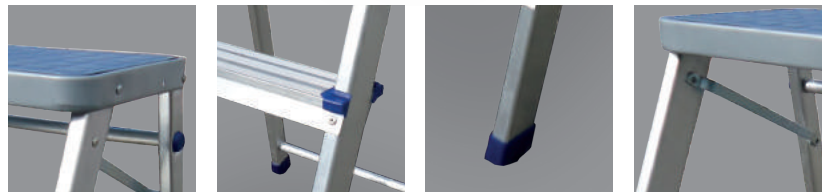

BANCO ESCADOTE CASA

Domestic aluminum step ladder.

Aluminum platform with high strength polypropylene. Ideal for home use and work of little height.

TECHNICAL

- Platform: 26x38 cm;
- Distance between steps: 22 cm;
- Guard rails height: 60 cm;
- Number steps: 3;
- Platform height: 0,67 m;
- Profile front: 50x20 mm;
- Rear profile: 33x20 mm;
- Capacity: 100 kg.

EQUIPMENT

- Ergonomic plates in non-slip PVC;
- Steps plans nonskid 8 cm;
- Label and maintenance manual of use;
- Retractable term pack with poster.

0,15 m

REF						KG	€
	m	m	m	m			
10087	3	0.67	2.67	0.43	0.15	2.50	