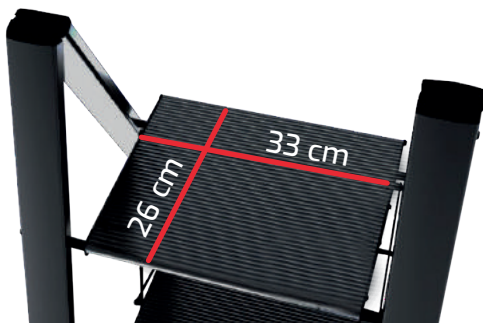

ARQUI

Collapsible stool with ultrathin, auto body guard.

Produced in black anodized aluminum, it is super compact and perfect for use at home, office or shop. How anodized do not get rust, does not rust and not dirty user's hands. Equipped with aluminum steps large and non-slip. The design of this ladder model is thought in the design and stability, providing a beautiful product of great comfort in use.

TECHNICAL

- Number steps: 3;
- Closed width: 4 cm;
- Closed height: 1,06 m;
- Height last step: 0,75;
- Width ramp: 0,50 m;
- Size-slip step: 26x33 cm;
- Capacity: 150 kg.

EQUIPMENT

- Non-slip PVC steps;
- Labels and use and maintenance manual.