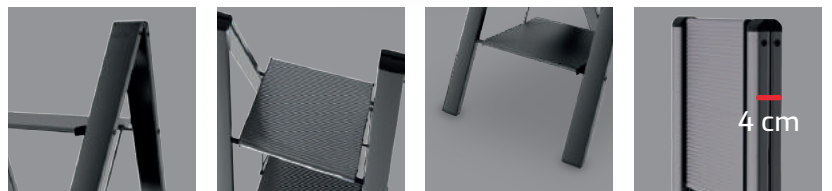

ARQUI

Collapsible stool with ultrathin, auto body guard.

Produced in black anodized aluminum, it is super compact and perfect for use at home, office or shop. How anodized do not get rust, does not rust and not dirty user's hands. Equipped with aluminum steps large and non-slip. The design of this ladder model is thought in the design and stability, providing a beautiful product of great comfort in use.

TECHNICAL

- Number steps: 3;
- Closed width: 4 cm;
- Closed height: 1,06 m;
- Height last step: 0,75;
- Width ramp: 0,50 m;
- Size-slip step: 26x33 cm;
- Capacity: 150 kg.

EQUIPMENT

- Non-slip PVC steps;
- Labels and use and maintenance manual.