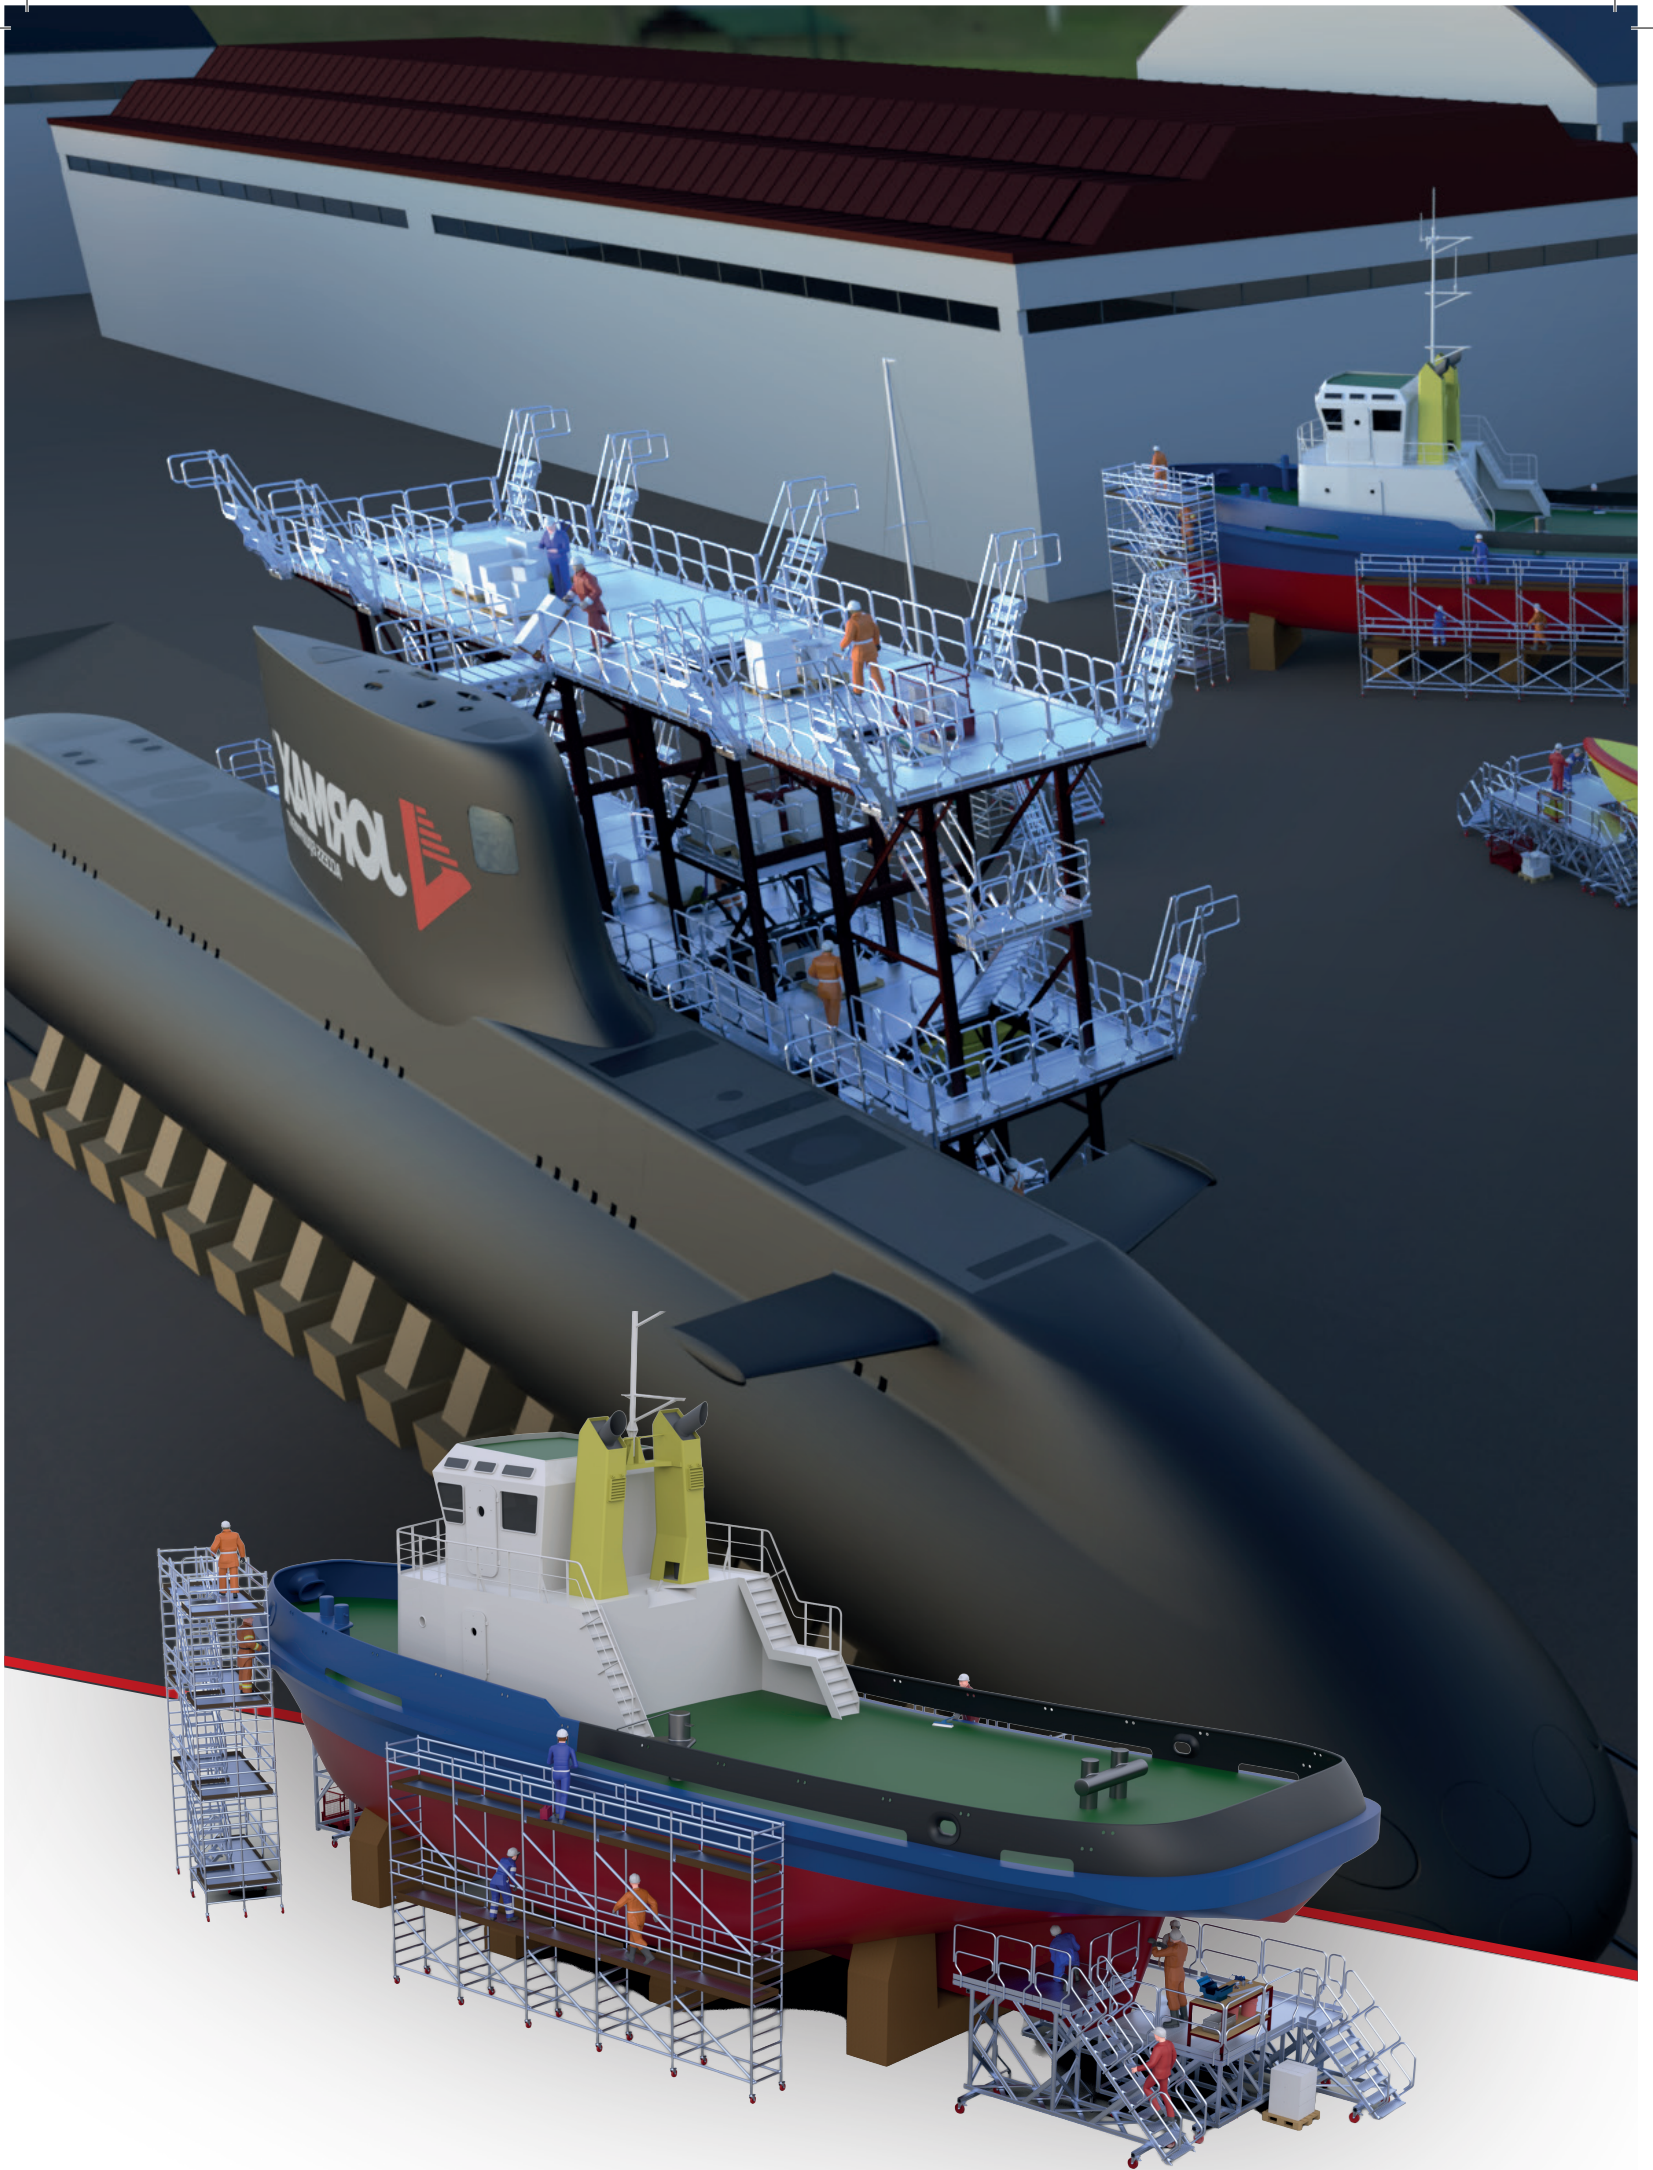

- Estruturas leves e resistentes
Lightweight and resistant structures
- Solução ideal para trabalhos em altura
Ideal for working at height
- Montagem rápida e segura
Quick and safe assembly
- Cumprimento das normas europeias
European standards compliance

JORMAX[®]
EVOTECH

LEVAMOS O TRABALHO À SUA MÃO

We bring work closer to you

- Soluções industriais
Industrial solutions
- Setores: aeronáutica, ferroviário, transportes
Sectors: aeronautics, railway, transport

A 3D architectural rendering of a boat repair facility. In the foreground, a large white motorboat is being worked on, surrounded by extensive silver scaffolding. Several small human figures in orange safety gear are positioned on the scaffolding, indicating active work. To the left, a smaller yellow and red boat is also being serviced with similar scaffolding. In the background, a large industrial building with a dark red roof and white walls is visible. The overall scene is set in a dark, industrial environment.