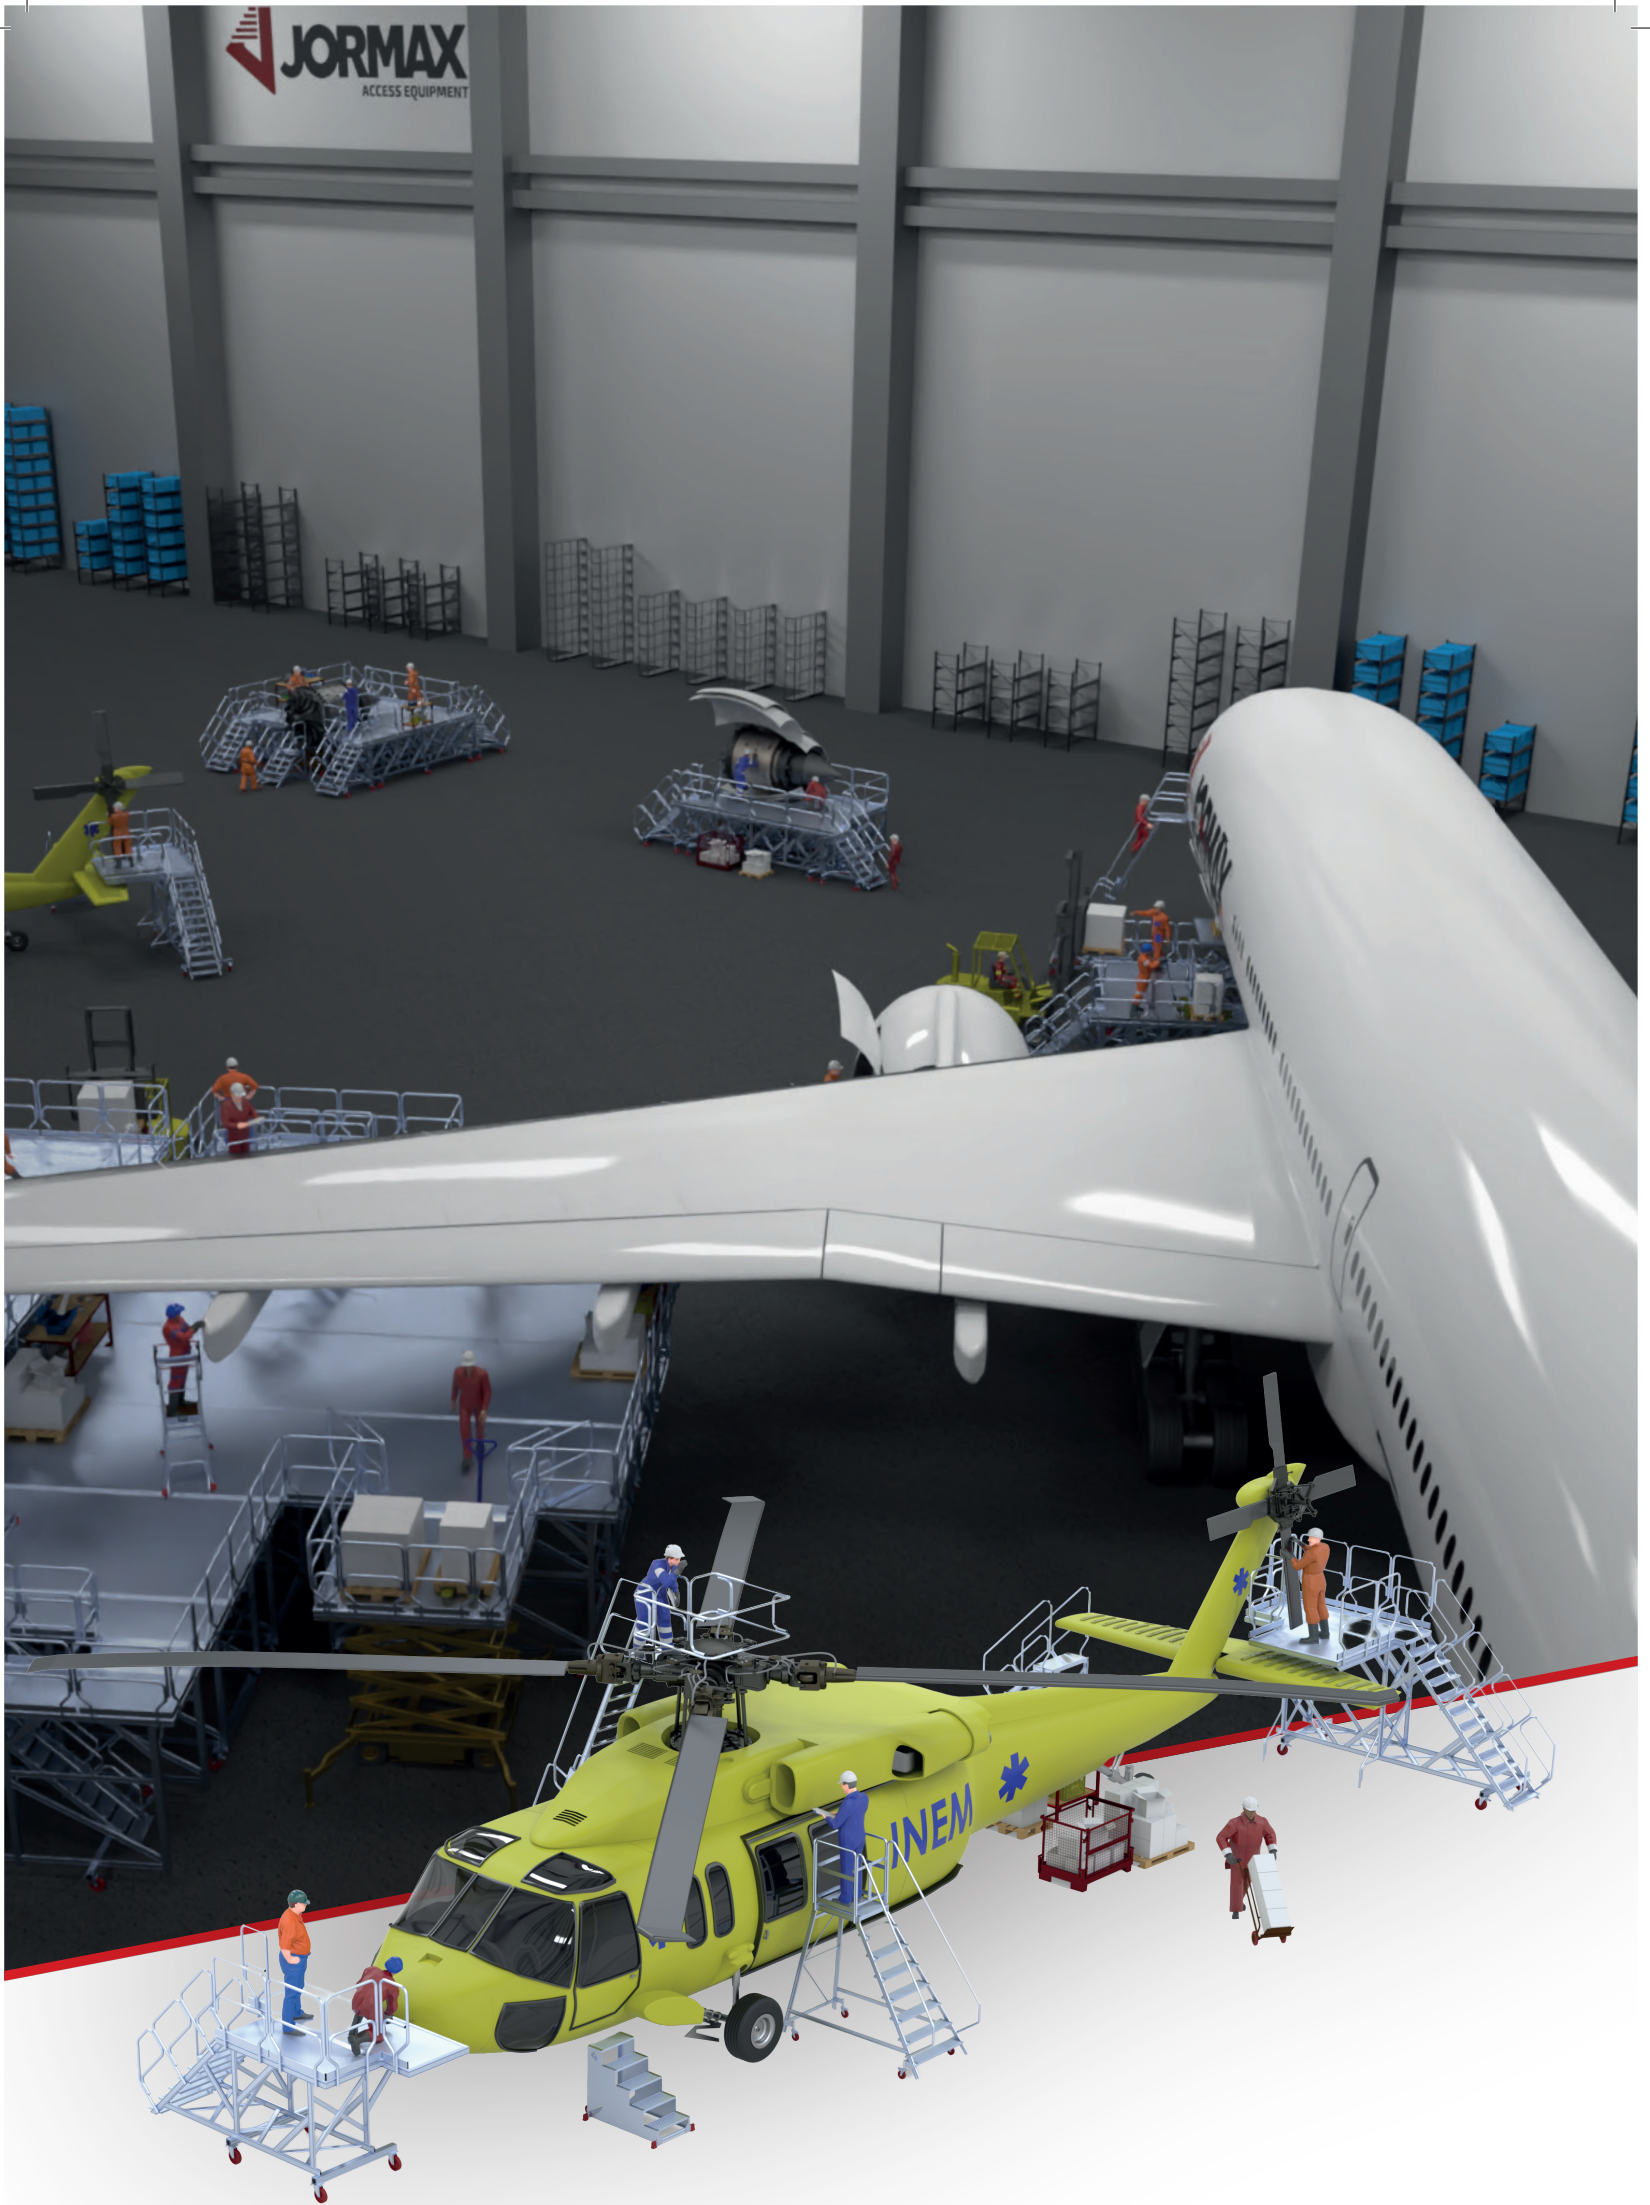

A 3D architectural rendering of a boat repair facility. In the foreground, a large white motorboat is being worked on, surrounded by extensive silver scaffolding. Several small human figures in orange safety gear are positioned on the scaffolding, indicating active work. To the left, a smaller yellow and red boat is also being serviced with similar scaffolding. In the background, a large industrial building with a dark red roof and white walls is visible. The overall scene is set in a dark, industrial environment.